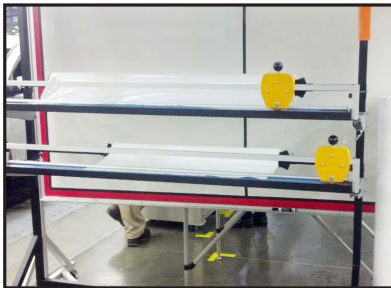

AutoWrap[®]

Accessory Guide

Single Roll Stand Dispenser

- Easy to load and unload
- Rotary blade for clean cut
- Extra blade and casters included

Double Roll Stand Dispenser

- Space saving design for cutting multiple widths
- Easy to load and unload
- Rotary blade for clean cut
- Extra blade and casters included

Felt Squeegee

- EZ Glide = installation time savings
- Conforms to curved surfaces
- Available w/ or w/out non-scratching felt handle

Ceramic Cutter

- Ceramic coating offers extended useful life
- Optimally positioned blade