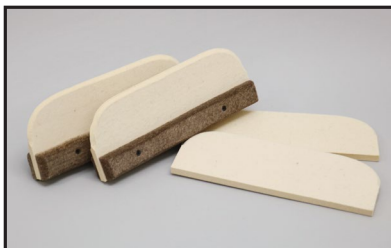

AutoWrap[®]

Accessory Guide

Single Roll Stand Dispenser

- Easy to load and unload
- Rotary blade for clean cut
- Extra blade and casters included

Double Roll Stand Dispenser

- Space saving design for cutting multiple widths
- Easy to load and unload
- Rotary blade for clean cut
- Extra blade and casters included

Felt Squeegee

- EZ Glide = installation time savings
- Conforms to curved surfaces
- Available w/ or w/out non-scratching felt handle

Ceramic Cutter

- Ceramic coating offers extended useful life
- Optimally positioned blade